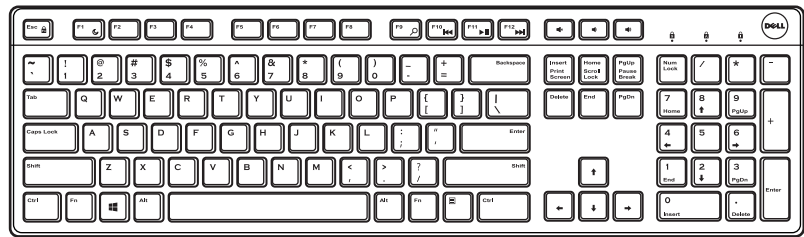

# Dell KM636 Wireless Keyboard and Mouse

## Quick Start Guide

1

①

②

2

②

③

④